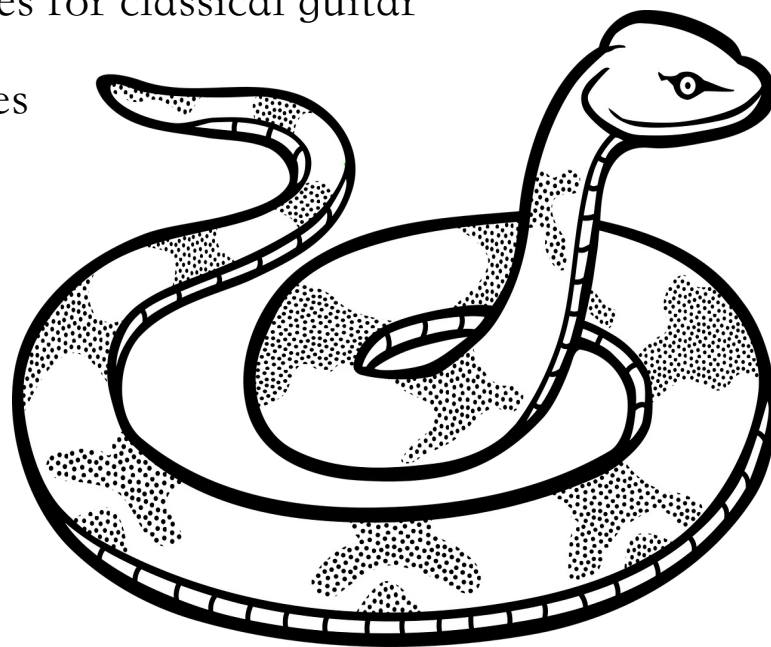

DEADLY SNAKES!

b,a,g melodies for classical guitar

by
Abigail James